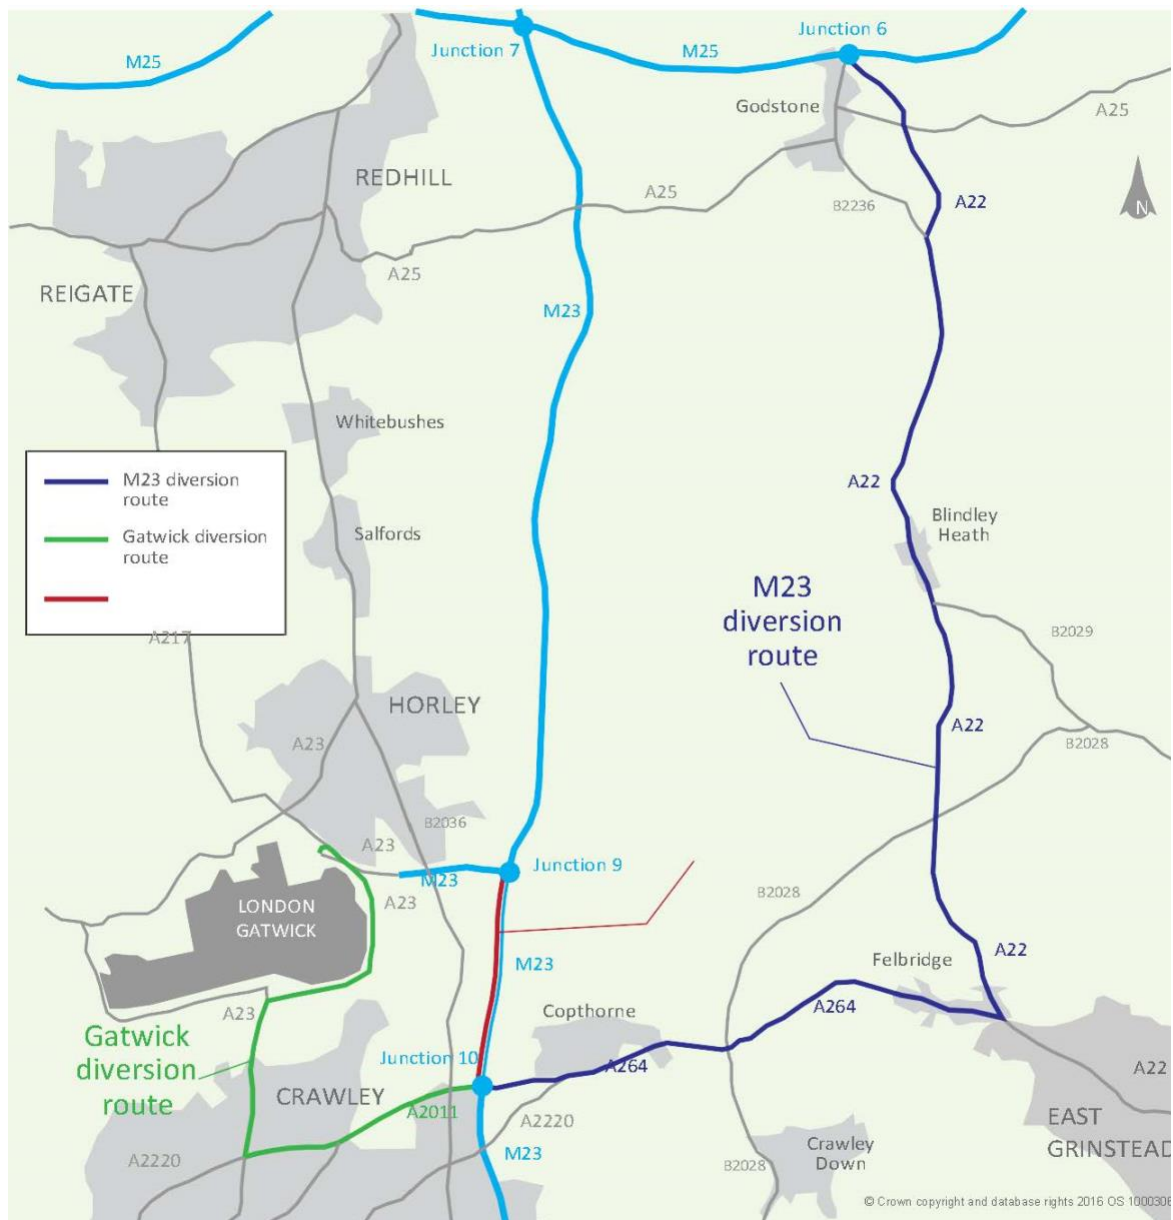

Diversion: Airport Way, A23 London Road, A2011 Crawley Avenue and join at J10.

Full closure of the Godstone to Crawley Link

Diversion to M25 J8, back to J6 and follow A22 diversion.

Full closure of the Reigate to Crawley Link

Diversion to M25 J6 and follow A22 to M23 J10.

Other road works and traffic information

We are periodically asked why we do not detail other road works and traffic issues across Sussex. The simple answer is that there are too many! To obtain the latest information we recommend that you refer to the Highways England